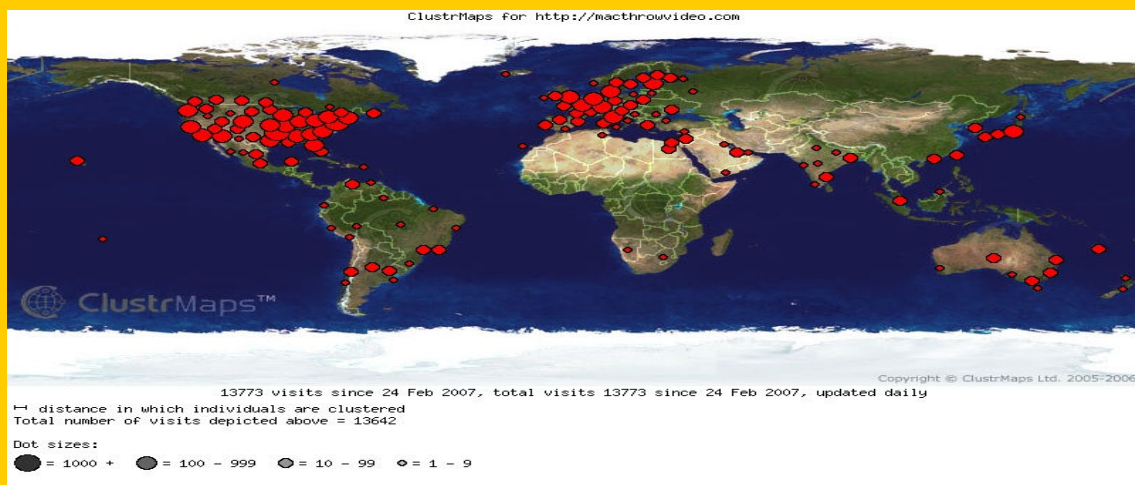

## Women's Weight Throw

The competition was sizing up to be close when Jenny Dahlgren (GA) warmed up with an approx' 24M throw. As the competition progressed Brittany Riley (SIU) increased her lead to 25.05M WR followed by her last effort 25.56M WR. Some among the competitors were repeatedly distracted by white powder in the ring which apparently made it slick. The residue was dropped by competitors from the head of the weight primarily intended as a marking aid.

## Men's Shot Put

Season and personal bests were a big component in this competition. Ryan Whiting (ASU) took the early lead with a personal best of 20.01M. Noah Bryant (USC) then took over the lead with a "pumped up throw" in the 4th round of 20.55M. Russ Winger (Idaho) followed closely in the 5th round with 20.52M. Midway through the final round the shot competition received a several minute pause for recognition of officials and the national anthem. Bad timing. It was however a great competition with the top three recording life-time bests.

- Kibwe Johnson (Ashland) record throw of 25.08M made it a difficult choice for thrower of the week. The magnitude of Brittany Riley's throw in conjunction with the world record status seemed a compelling factor with the voters.
- Geek stuff:  
A software program to track visits and I.P. addresses was added February 24th. The map below shows the clusters of visits from across the globe. Cool stuff.