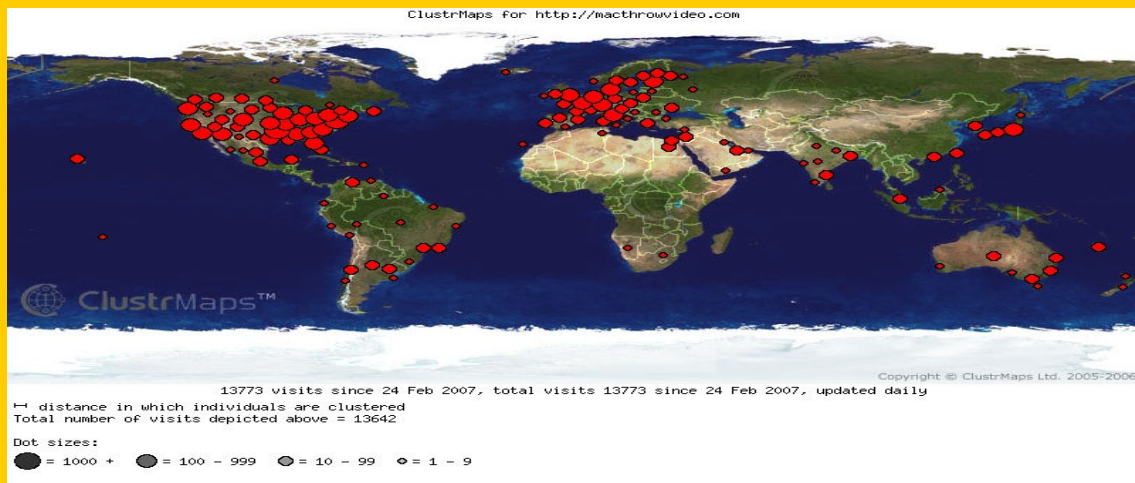

## Women's Weight Throw

The competition was sizing up to be close when Jenny Dahlgren (GA) warmed up with an approx' 24M throw. As the competition progressed Brittany Riley (SIU) increased her lead to 25.05M WR followed by her last effort 25.56M WR. Some among the competitors were repeatedly distracted by white powder in the ring which apparently made it slick. The residue was dropped by competitors from the head of the weight primarily intended as a marking aid.

## Men's Shot Put

Season and personal bests were a big component in this competition. Ryan Whiting (ASU) took the early lead with a personal best of 20.01M. Noah Bryant (USC) then took over the lead with a "pumped up throw" in the 4th round of 20.55M. Russ Winger (Idaho) followed closely in the 5th round with 20.52M. Midway through the final round the shot competition received a several minute pause for recognition of officials and the national anthem. Bad timing. It was however a great competition with the top three recording life-time bests.

- Kibwe Johnson (Ashland) record throw of 25.08M made it a difficult choice for thrower of the week. The magnitude of Brittany Riley's throw in conjunction with the world record status seemed a compelling factor with the voters.
- Geek stuff:  
A software program to track visits and I.P. addresses was added February 24th. The map below shows the clusters of visits from across the globe. Cool stuff.